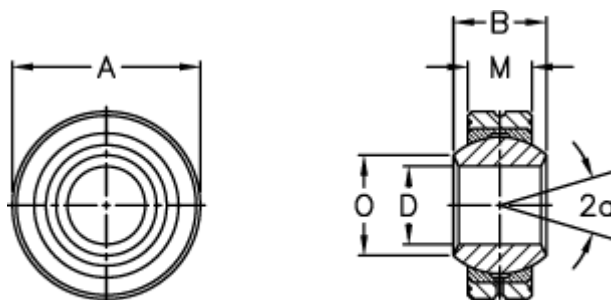

Article number: 03401014

Description: Fluro Rod end GLXS 14

Measures

Str. 3-4 uden smørerille

A	= 34	Static load C0 (kN) = 102.5
a (degrees)	= 16	Weight = 83
B	= 19	
D	= 14	
Dynamic load C (kN)	= 17	
M	= 13.5	
O	= 16.8	
Permissible rpm	= 750	